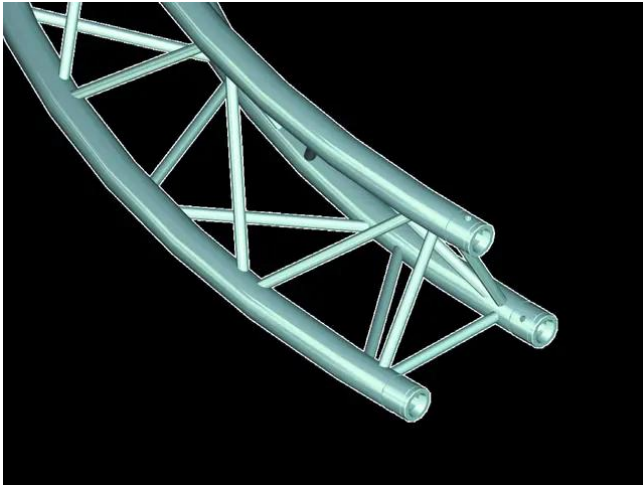

# alutruss

---

## TRILOCK 6082 Kreiselement 6m in.45° $\Lambda$

Art.-Nr.: 60302488  
GTIN: 4026397501070

### Features:

---

- Gurtrohr: 50 mm
- Made in Europe