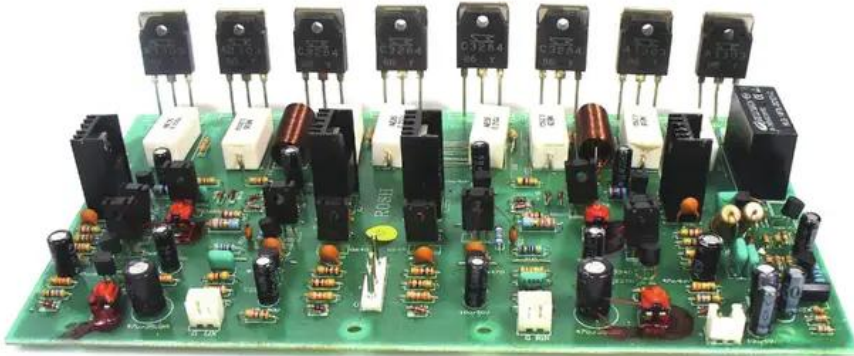

## Platine (Endstufe) LS-822A-II (PFX-A1)

Art.-Nr.: E0050710

GTIN: 4026397390117

---

---