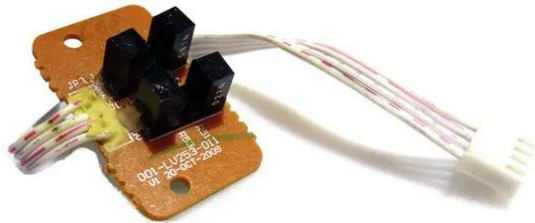

## Platine (Jogwheel) XMT-1400 (LV253-011)

**Art.-Nr.: E6506720**  
GTIN: 4026397495737

---

## Platine (Jogwheel) XMT-1400 (LV253-011)

**Art.-Nr.: E6506720**  
GTIN: 4026397495737

**Features:**

---