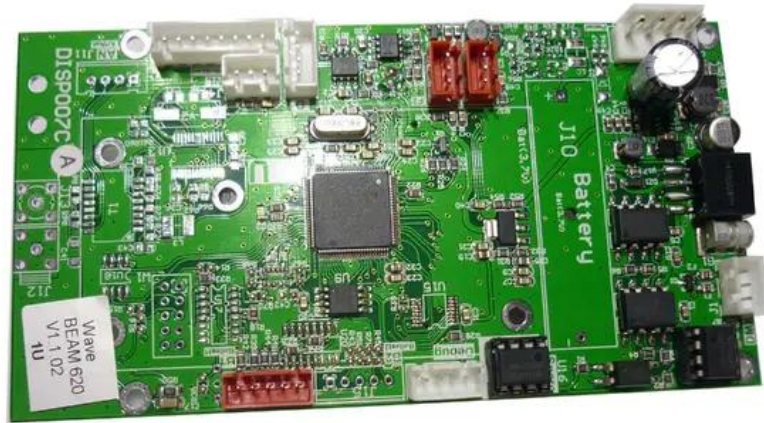

## Platine (Display) Wave (DISP007C)

Art.-Nr.: E6507958

GTIN: 4026397543032

---

---