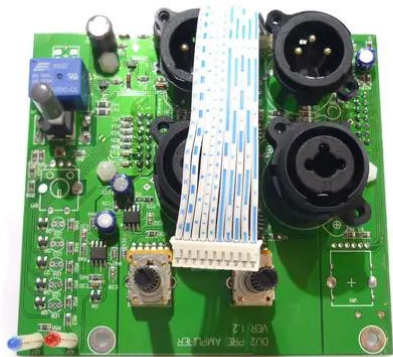

## Platine (INPUT/DSP) PAS-151/181A PRO-DSP

Art.-Nr.: E6508204  
GTIN: 4026397552461

---

## Platine (INPUT/DSP) PAS-151/181A PRO-DSP

Art.-Nr.: E6508204  
GTIN: 4026397552461

**Features:**

---