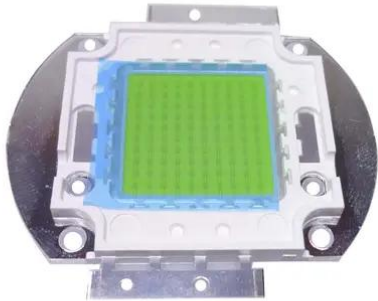

LED COB 100W CW (JX-SPEC- WW-0100)

Art.-Nr.: E6508902
GTIN: 4026397591354

LED COB 100W CW (JX-SPEC- WW-0100)

Art.-Nr.: E6508902
GTIN: 4026397591354

Features:
