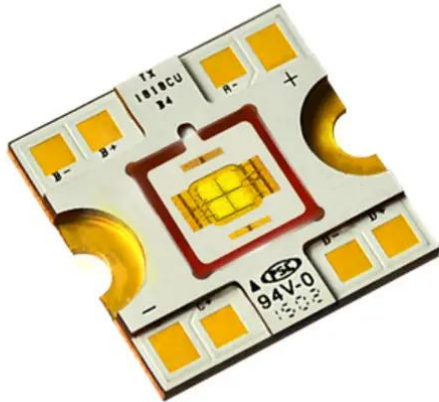

LED COB 30W CW TMH-41 Hypno (TX-1818W30FC120-CUHCNG-A01)

Art.-Nr.: E6508971
GTIN: 4026397595468

LED COB 30W CW TMH-41 Hypno (TX-1818W30FC120-CUHCNG-A01)

Art.-Nr.: E6508971
GTIN: 4026397595468

Features:
