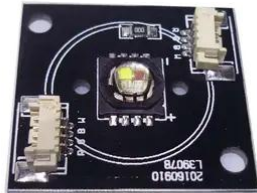

Platine (LED) LED MFX-6 (20160910)

Art.-Nr.: E6509244
GTIN: 4026397607406

Platine (LED) LED MFX-6 (20160910)

Art.-Nr.: E6509244
GTIN: 4026397607406

Features:
