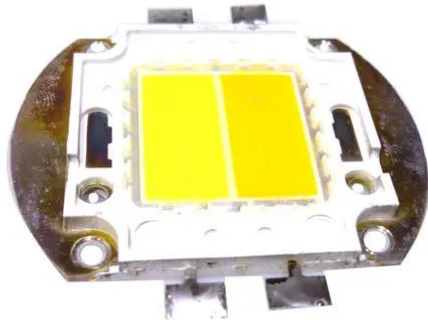

## LED COB 100W CW/WW

**Art.-Nr.: E6509409**  
GTIN: 4026397620665

---