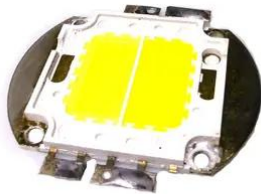

## LED COB 100W CW/WW Audience Blinder 4x100W ProLight (DEX- WPL02AV1A-GH)

**Art.-Nr.: E6510291**  
GTIN: 4026397654516

---

## LED COB 100W CW/WW Audience Blinder 4x100W ProLight (DEX- WPL02AV1A-GH)

**Art.-Nr.: E6510291**  
GTIN: 4026397654516