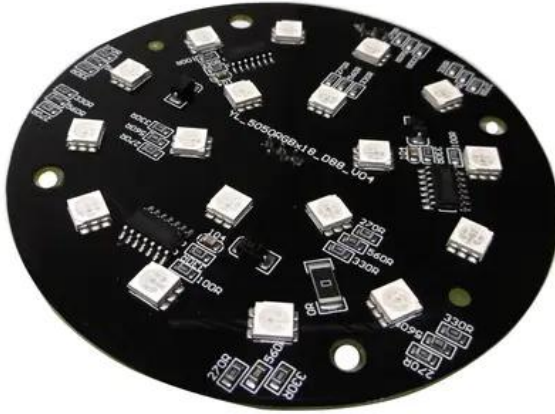

# Platine (LED) LED Umbrella (YL\_5050RGBx18\_D88\_V04)

Art.-Nr.: E6510356

GTIN: 4026397656206

---

---