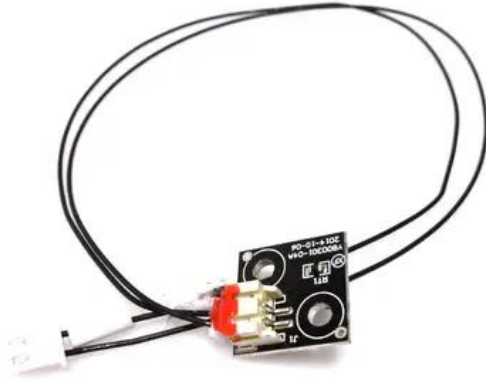

# Platine (Temperatur) LED ML-56 COB RGB 100W (YB00301-04A)

Art.-Nr.: E6510374

GTIN: 4026397657487

---

---