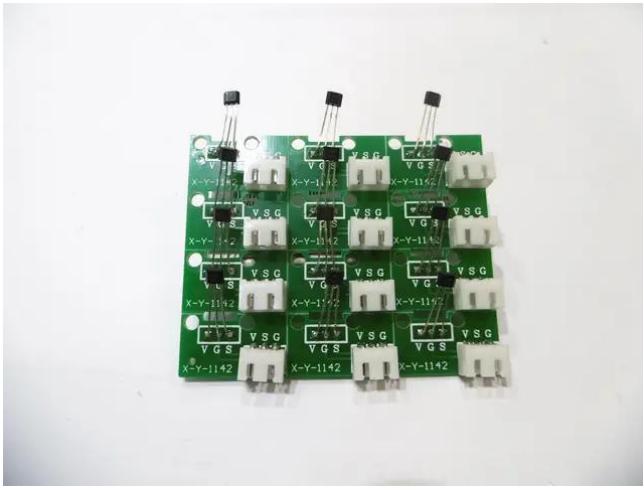

## Platine (Magnetsensor) LED TMH-46 Moving-Head Wash ( )

Art.-Nr.: E6510657  
GTIN: 4026397671957

---

## Platine (Magnetsensor) LED TMH-46 Moving-Head Wash ( )

Art.-Nr.: E6510657  
GTIN: 4026397671957

**Features:**

---