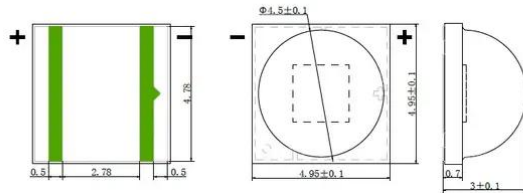

LED 15W WW LED KLS-60 WW (TX-5050W15FC120)

Art.-Nr.: E6510790
GTIN: 4026397676617

LED 15W WW LED KLS-60 WW (TX-5050W15FC120)

Art.-Nr.: E6510790
GTIN: 4026397676617

Features:
