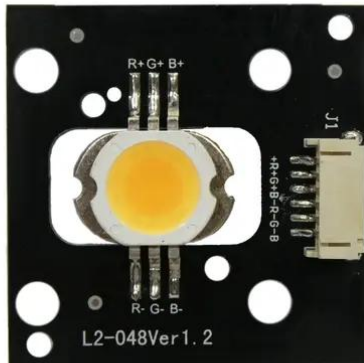

## Platine (LED) CBB-2 COB WW Leiste (L2-048Ver1.2)

Art.-Nr.: E6511077  
GTIN: 4026397713091

---

## Platine (LED) CBB-2 COB WW Leiste (L2-048Ver1.2)

Art.-Nr.: E6511077  
GTIN: 4026397713091

**Features:**

---