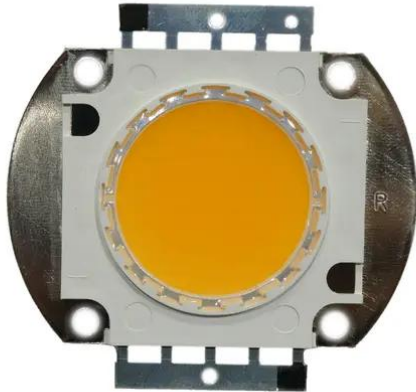

LED COB 100W WW Audience Blinder 2x100W LED COB WW

Art.-Nr.: E6511280
GTIN: 4026397732023

LED COB 100W WW Audience Blinder 2x100W LED COB WW

Art.-Nr.: E6511280
GTIN: 4026397732023

Features:
