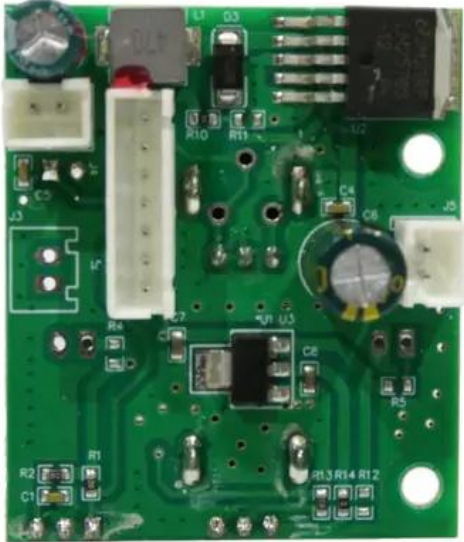

# Platine (Steuerung) LED Twin Scan (CRT\_AS\_SCAN-BAR V1.0)

Art.-Nr.: E6511351  
GTIN: 4026397729566

---

---