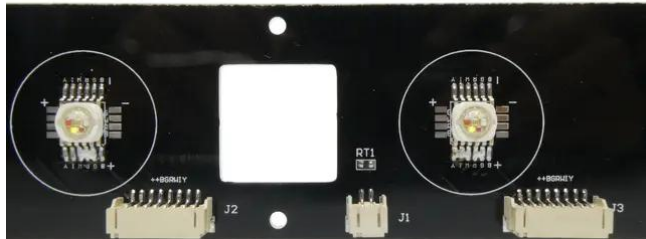

Platine (LED) LED IP T-PIX 12 HCL (LED6X10W)

Art.-Nr.: E6511366

GTIN: 4026397723410

Platine (LED) LED IP T-PIX 12 HCL (LED6X10W)

Art.-Nr.: E6511366

GTIN: 4026397723410

Features:
