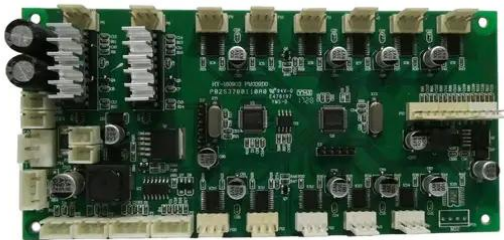

## Platine (PAN/TILT) LED TMH-X20 (HY-160903 PM039D0)

**Art.-Nr.: E6511406**  
GTIN: 4026397724776

---

## Platine (PAN/TILT) LED TMH-X20 (HY-160903 PM039D0)

**Art.-Nr.: E6511406**  
GTIN: 4026397724776

**Features:**

---