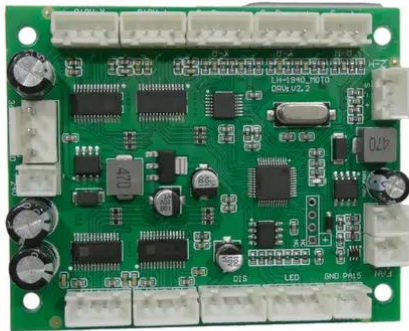

## Platine (Motortreiber) LED IP TMH-H760

Art.-Nr.: E6511745

GTIN: 4026397734188

---

## Platine (Motortreiber) LED IP TMH-H760

Art.-Nr.: E6511745

GTIN: 4026397734188

**Features:**

---