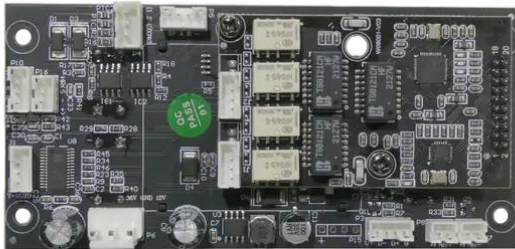

## Platine (Display) LED PIX-12 Swing QCL

**Art.-Nr.: E6511916**  
GTIN: 4026397737851

---

## Platine (Display) LED PIX-12 Swing QCL

**Art.-Nr.: E6511916**  
GTIN: 4026397737851

**Features:**

---