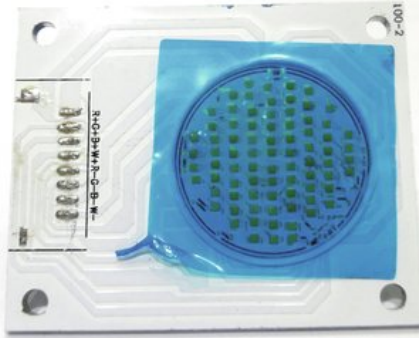

# LED COB 200W CW/WW Theatre COB 200 WW/CW (CZ200W-W-WW)

Art.-Nr.: E6519594

GTIN: 4026397689167

---

**Listenpreis: 189.92 €**

inkl. 19% Mwst.

---