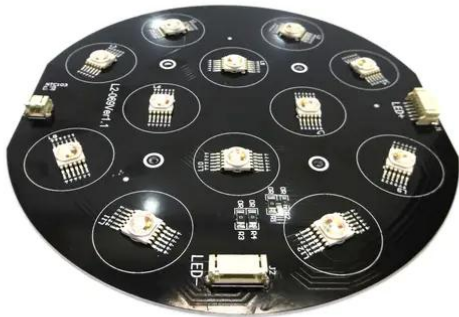

## Platine (LED) LED SLS-12 HCL MK2 Floor (L2-069Ver1.1)

Art.-Nr.: E6519731  
GTIN: 4026397698183

**Listenpreis: 81.4 €**  
inkl. 19% Mwst.

---

## Platine (LED) LED SLS-12 HCL MK2 Floor (L2-069Ver1.1)

Art.-Nr.: E6519731  
GTIN: 4026397698183

**Features:**

---