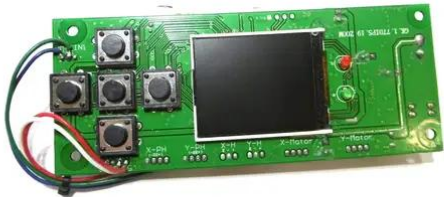

Platine (Display) LED TMH-X4 (GR.1.77DIPS.19 ZOOM)

Art.-Nr.: E6519745
GTIN: 4026397698671

Platine (Display) LED TMH-X4 (GR.1.77DIPS.19 ZOOM)

Art.-Nr.: E6519745
GTIN: 4026397698671

Features:
