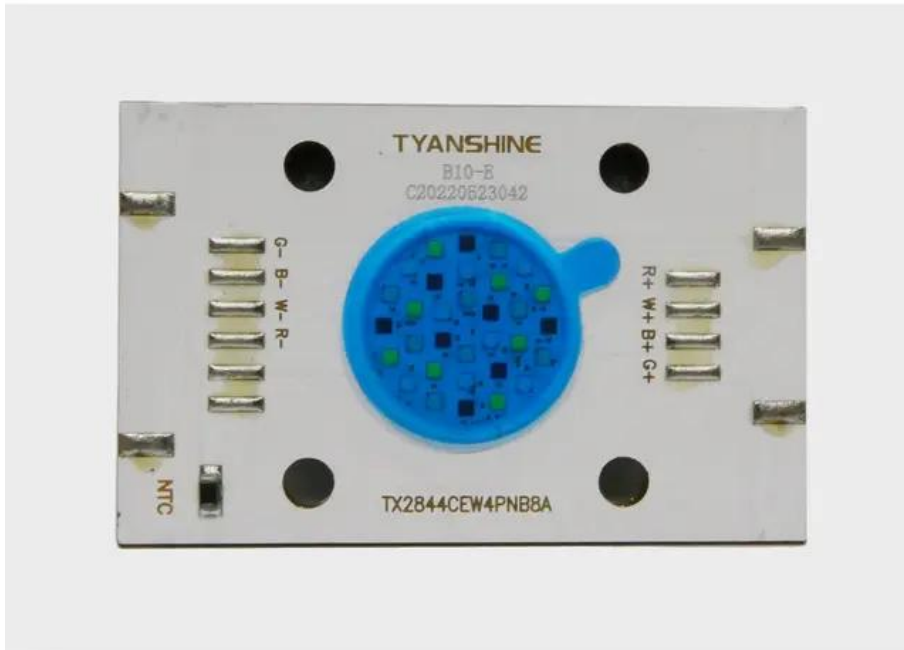

# LED COB 80W RGBW LED PFE-60 RGBW Profile Spot 9-25° (TX-2844RGBW80C) E6520074

GTIN: 4026397717051

---

---