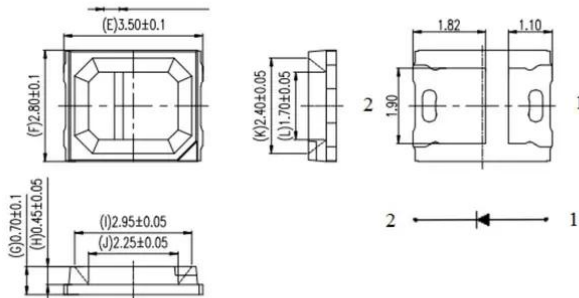

LED HCL 0,2W RGBALC LED PLL-2000 HCL Panel (2835RGBALC)

Art.-Nr.: E6520105
GTIN: 4026397718270

LED HCL 0,2W RGBALC LED PLL-2000 HCL Panel (2835RGBALC)

Art.-Nr.: E6520105
GTIN: 4026397718270

Features:

Listenpreis: 2.36 €
inkl. 19% Mwst.