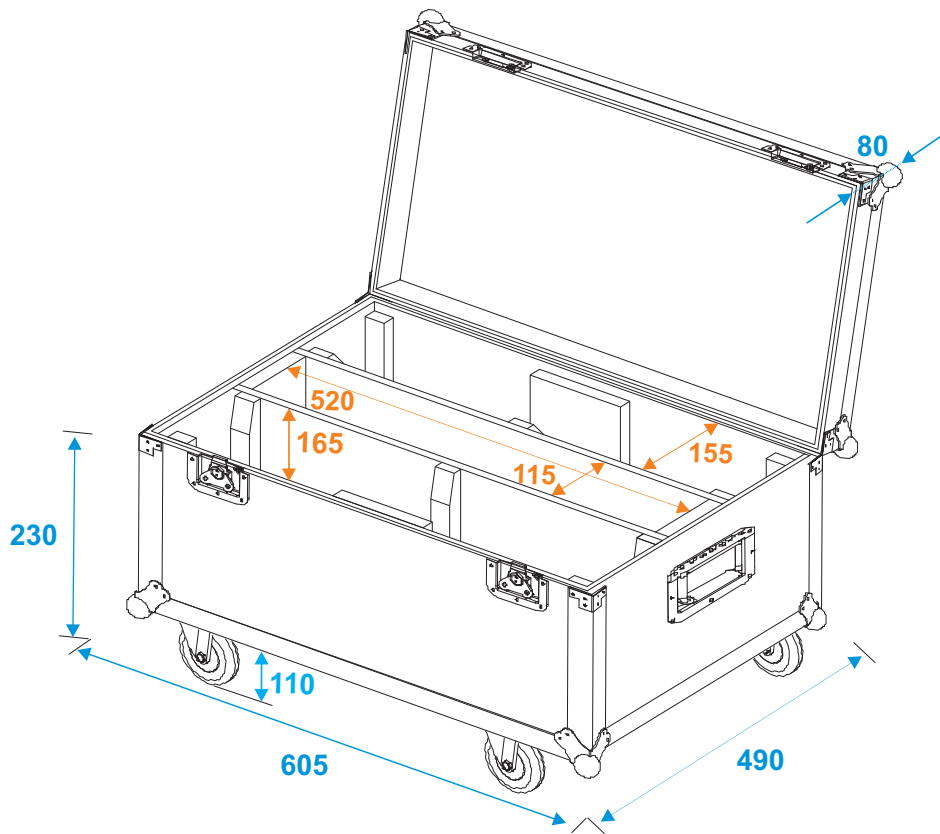

Flightcase

31005222

Flightcase 4x LED CLS-9 QCL RGB/WW 9x7W

*all dimensions in millimeters