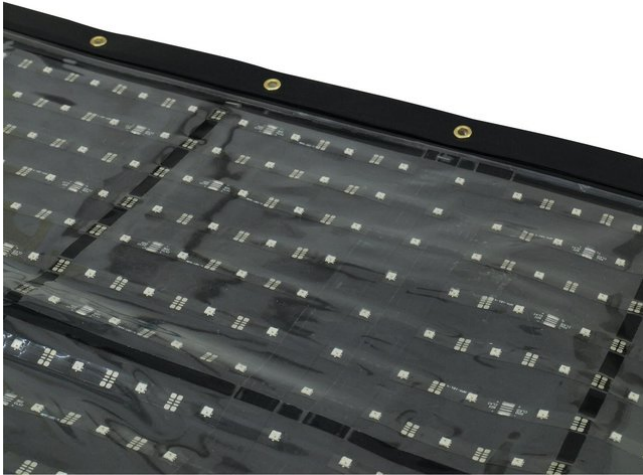

eurolite®

Set EUROLITE DF-40 + Controller

Art. No.: 09000048

GTIN:

The article is no longer in our assortment.

All rights reserved. Subject to change without notice. Errors and omissions excepted.
Illustration only. Actual item may differ from photo.

eurolite®

Set EUROLITE DF-40 + Controller

Art. No.: 09000048

GTIN:

Features:

EUROLITE DF-40 LED display 92x92

- Ultra flat and flexible LED display
- Ultraflat and flexible LED display for bright and colorful projection of videos and graphics
 - Bends, rolls and moulds around almost any shape for waves, columns, circles, arcs and angles
 - 4 millimeters thin and 800 grams light for convenient transport and simple installation
 - 40 mm pixel pitch (seamless image at about 40 m)
 - Applicable for installation in counters, columns and rear walls in shops and clubs, on fairs and various other environments
 - Extendable for of large video billboards
 - Control per network protocol in live mode with PC software or in stand-alone mode with media player (accessories)
 - Control also possible per MADRIX, DMX and Artnet
 - Large operating range from -20° to +50° C
 - 484 powerful LEDs SMD 3in1 TCL RGB (homogenous color mix)