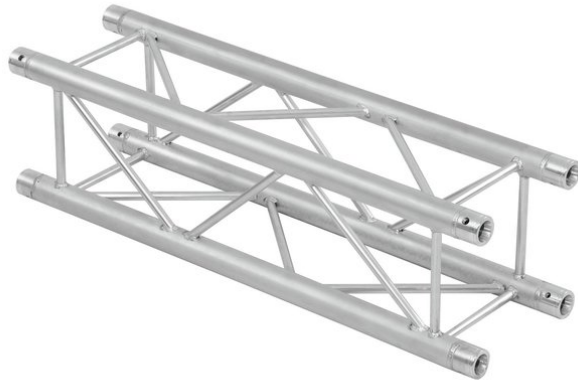

## Set QUADLOCK 6082-2000 + Trusswagen Kombi

Art. No.: 09000050

GTIN:

**The article is no longer in our assortment.**

---

All rights reserved. Subject to change without notice. Errors and omissions excepted.  
Illustration only. Actual item may differ from photo.

#### ALUTRUSS QUADLOCK 6082-2000 4-Way Cross Beam

- 4-point truss system
- Strong EN-AW 6082 alloy for high loads
  - High-quality aluminum-tubes with 50 mm in diameter
  - Low weight
  - Distance center - center: 240 mm
  - Easy installation
  - Trusspipe: 50 mm
  - TÜV Süd certified
  - For application areas such as: Theater; Trade fair and shop fitting; Clubs/dancing school
  - For further information about this product, please refer to the Data Sheet under "Downloads"
- Package contents
- 1 x connection Set

**ALUTRUSS Truss Transport Board Combo incl 3 Wheels**

Transport cart with castors for QUADLOCK and TRILOCK truss elements

- The article is delivered dismantled

### **ALUTRUSS Truss Transport Ridge Combo**

Stacking rail for QUADLOCK and TRILOCK truss elements

- Stacking ridge for quick and secure stacking of truss elements on matching transport carts
- Suitable for QUADLOCK and TRILOCK truss elements with 290 mm
- Made in Germany