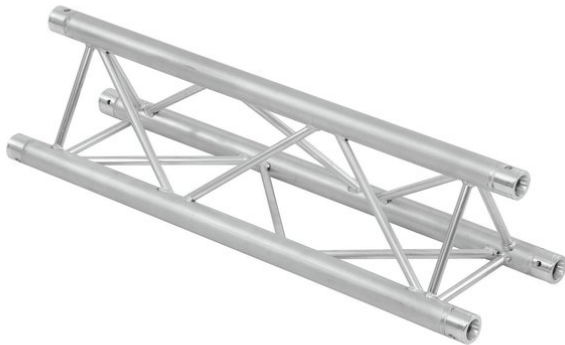

# alutruss

---

## Set TRILOCK 6082-2000 + Trusswagen Kombi

Art. No.: 09000052

GTIN:

**The article is no longer in our assortment.**

---

All rights reserved. Subject to change without notice. Errors and omissions excepted.  
Illustration only. Actual item may differ from photo.

#### ALUTRUSS TRILOCK 6082-2000 3-Way Cross Beam

- 3-point truss system
- Low weight
  - Easy installation
  - Trusspipe: 50 mm
  - TÜV Süd certified
  - For application areas such as: Theater; Trade fair and shop fitting; Clubs/dancing school
  - For further information about this product, please refer to the Data Sheet under "Downloads"
- Package contents
- 1 x connection Set

#### ALUTRUSS Truss Transport Board Combo incl 3 Wheels

Transport cart with castors for QUADLOCK and TRILOCK truss elements

---

All rights reserved. Subject to change without notice. Errors and omissions excepted.  
Illustration only. Actual item may differ from photo.