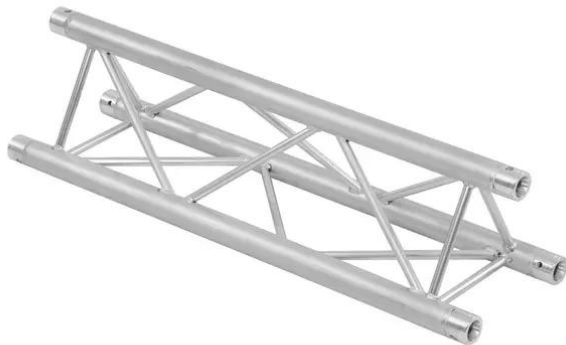

## Set TRILOCK 6082-2000 + Trusswagen Kombi

Art. No.: 09000052

GTIN:

#### ALUTRUSS TRILOCK 6082-2000 3-way Cross Beam

3-point truss system

- Low weight
- Easy installation
- Trusspipe: 50 mm
- TÜV Süd certified
- For application areas such as: Theater; Trade fair and shop fitting; clubs/dancing school
- For further information about this product, please refer to the Data Sheet under "Downloads"

#### ALUTRUSS Truss Transport Board Combo incl. 3 Wheels

Transport cart with castors for QUADLOCK and TRILOCK truss elements