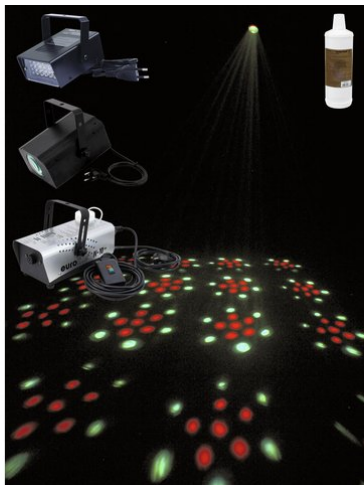

## Set EUROLITE LED Party small

Art. No.: 09000224

GTIN:

**The article is no longer in our assortment.**

All rights reserved. Subject to change without notice. Errors and omissions excepted.  
Illustration only. Actual item may differ from photo.

#### EUROLITE LED FE-19 Flower Effect

Simple flower effect with matrix projections

- Compact design
  - 18 powerful LEDs 5 mm R/G/B
  - Flower effect; multi beam effect
  - The device is cooled by passive convection cooling
  - Control via stand-alone; Sound to light via Microphone
  - With a beam angle of 42°
  - For application areas such as: Party room; small rental
  - Color macros changing
  - Application possibility: Suspended; on stand
- Package contents
- 1 x light effect, 1 x user manual

#### EUROLITE LED Disco Strobe white, sound

Compact strobe with 24 LEDs and sound control

All rights reserved. Subject to change without notice. Errors and omissions excepted.  
Illustration only. Actual item may differ from photo.