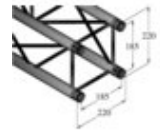

ALUTRUSS Completion-Set DECOLOCK DQ4 1500mm

Universal 4-point truss system in lightweight construction

Art. No.: 09003357

GTIN:

The article is no longer in our assortment.

Features:

- Aluminum alloy for a classic high-tech look
- Fast, efficient and reliable assembly via quick lock conical connectors
- An extensive selection of lengths, circular and corner elements offers maximum flexibility
- Special designs according to customer specifications on request
- Trusspipe: 35 mm
- Any RAL color available on request
- Various versions available
- TÜV Süd certified
- For application areas such as: Theater; Trade fair and shop fitting; Installation; Stage
- For further information about this product, please refer to the Data Sheet under "Downloads"

Package contents

- 1 x connection Set

Logistic

Technical specifications:

Weight: 20,20 kg

ALUTRUSS DECOLOCK DQ4-1500 4-Way Cross Beam

Trusspipe: 35 mm x 2 mm

Welding technique:	TIG-welding
Welding material:	AlMg 5
Color:	Alu colored; any RAL color available on request
Strut diameter x thickness:	10 x 2mm
Dimensions:	Length: 1,5 m Width: 22 cm Height: 22 cm
Weight:	5,05 kg