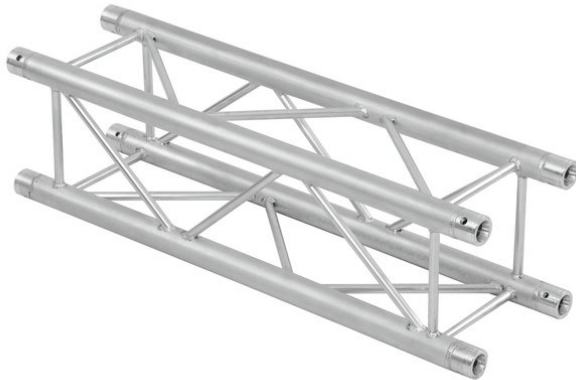

alutruss

Completion set QUADLOCK 6082 500mm

4-point truss system

Art. No.: 09003505

GTIN:

The article is no longer in our assortment.

alutruss

Completion set QUADLOCK 6082 500mm

4-point truss system

Art. No.: 09003505

GTIN:

Features:

- Strong EN-AW 6082 alloy for high loads
 - High-quality aluminum-tubes with 50 mm in diameter
 - Low weight
 - Distance center - center: 240 mm
 - Easy installation
 - Trusspipe: 50 mm
 - TÜV Süd certified
 - For application areas such as: Theater; Trade fair and shop fitting; Clubs/dancing school
 - For further information about this product, please refer to the Data Sheet under "Downloads"
- Package contents
- 1 x connection Set