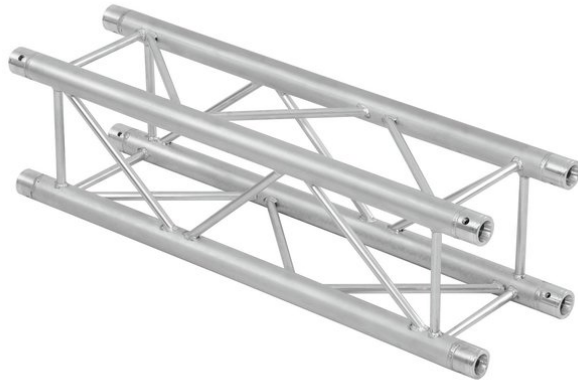

alutruss

Completion set QUADLOCK 6082 2500mm

4-point truss system

Art. No.: 09003509

GTIN:

The article is no longer in our assortment.

alutruss

Completion set QUADLOCK 6082 2500mm

4-point truss system

Art. No.: 09003509

GTIN:

Features:

- Strong EN-AW 6082 alloy for high loads
 - High-quality aluminum-tubes with 50 mm in diameter
 - Low weight
 - Distance center - center: 240 mm
 - Easy installation
 - Trusspipe: 50 mm
 - TÜV Süd certified
 - For application areas such as: Theater; Trade fair and shop fitting; Clubs/dancing school
 - For further information about this product, please refer to the Data Sheet under "Downloads"
- Package contents
- 1 x connection Set