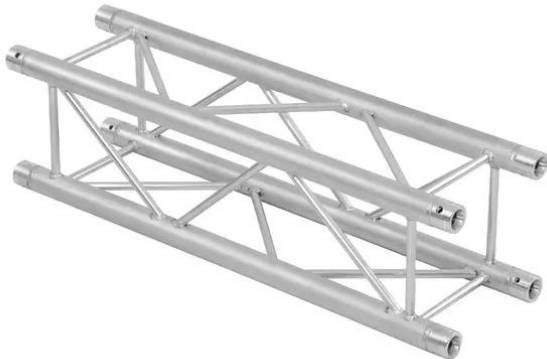

# alutruss

---

## Completion set QUADLOCK 6082 5000mm

4-point truss system

**Art. No.: 09003512**

GTIN:

### Features:

---

- Strong EN-AW 6082 alloy for high loads
- High-quality aluminum-tubes with 50 mm in diameter
- Low weight
- Distance center - center: 240 mm
- Easy installation
- Trusspipe: 50 mm
- TÜV Süd certified
- For application areas such as: Theater; Trade fair and shop fitting; clubs/dancing school
- For further information about this product, please refer to the Data Sheet under "Downloads"