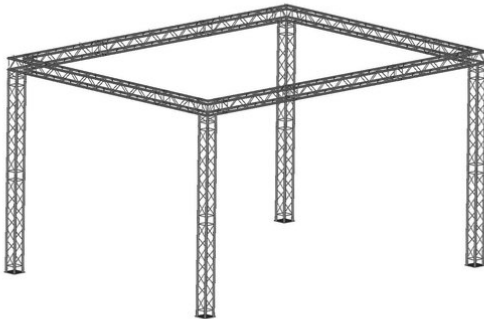

## Decolock DQ3 rectangle 3.8x3.8x3.4m

Art. No.: 09009943

GTIN:

**The article is no longer in our assortment.**

#### ALUTRUSS DECOLOCK DQ4-PAL30 3-Way Corner 90°

Universal 4-point truss system in lightweight construction

- Aluminum alloy for a classic high-tech look
- Fast, efficient and reliable assembly via quick lock conical connectors
- An extensive selection of lengths, circular and corner elements offers maximum flexibility
- Special designs according to customer specifications on request
- Trusspipe: 35 mm
- Any RAL color available on request
- Various versions available
- Made in Europe
- For application areas such as: Theater; Trade fair and shop fitting; Installation; Stage
- Package contents
- 2 x connection Set

### **ALUTRUSS DECOLOCK DQ4-3000 4-Way Cross Beam**

Universal 4-point truss system in lightweight construction

- Aluminum alloy for a classic high-tech look
- Fast, efficient and reliable assembly via quick lock conical connectors
- An extensive selection of lengths, circular and corner elements offers maximum flexibility
- Special designs according to customer specifications on request
- Trusspipe: 35 mm
- Any RAL color available on request
- Various versions available
- TÜV Süd certified
- For application areas such as: Theater; Trade fair and shop fitting; Installation; Stage
- For further information about this product, please refer to the Data Sheet under "Downloads"