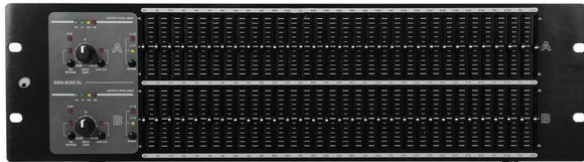

## GEQ-2310XL Equalizer 2x31-Band

2 x 31-band equalizer with XL faders

**Art. No.: 10355536**

GTIN: 4026397522808

**The article is no longer in our assortment.**

## GEQ-2310XL Equalizer 2x31-Band

2 x 31-band equalizer with XL faders

**Art. No.: 10355536**

GTIN: 4026397522808

### Features:

---

- 2-channel version, 2 x 31 frequency controls with 1/3 octave steps
- XL (50 mm) sliding frequency controls with center click
- EQ range switchable  $\pm 6$  dB to  $\pm 15$  dB
- Bessel low-cut filter (18 dB/octave 40 Hz)
- Separate input gain control per channel
- Bypass switch allows instant comparison of the original sound with the equalized sound
- 4-fold LED level meter with clip indicator
- Inputs and outputs via 6.3 mm jack sockets, XLR sockets and screw terminals
- Rack installation, 3 U
- (19") 48.3 cm rack installation 3 U