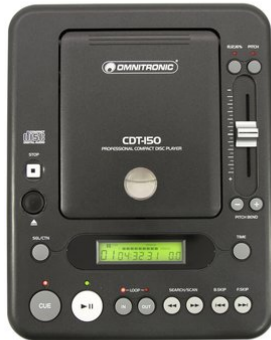

## CDT-150 Top Loading CD-Player

Tabletop CD player

**Art. No.:** 10602277

GTIN: 4026397263015

**The article is no longer in our assortment.**

## CDT-150 Top Loading CD-Player

Tabletop CD player

**Art. No.:** 10602277

GTIN: 4026397263015

### Features:

- For Audio-CDs, CD-Rs and CD-RWs
- Cue function
- Loop and Re-loop function
- Single/Continuous mode
- Pitch adjustment  $\pm 8\%$ ,  $\pm 12\%$ ,  $\pm 16\%$
- Pitch Bend buttons
- Faderstart function
- Framewise search and cueing via Search buttons
- Digital output via RCA
- LCD switchable from track remain time to total remain time to track playback time
- Pitch adjustment via Pitchfader is displayed in %