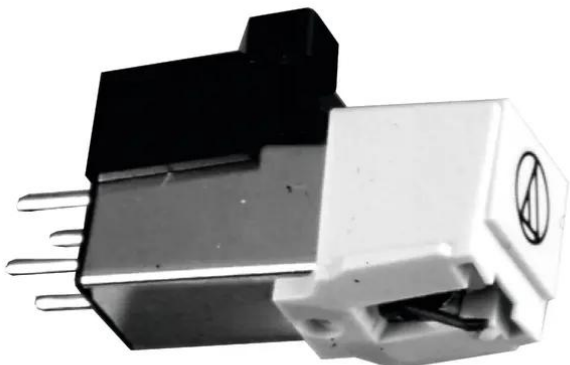

## S-15 Pick-up System

Inexpensive phono cartridge system for beginners

**Art. No.: 10606000**

GTIN: 4026397043945

### Features:

---

- Spherical pick-up system incl. stylus
- Qualified for back-cue
- Suitable for every mix
- Recommended for OMNITRONIC turntables