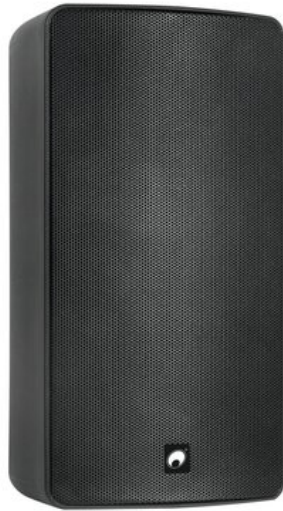

OMNITRONIC ODP-208T Installation Speaker 100V black

Weather-proof 8" wall speaker (IP65) with mount, 150 W RMS

Art. No.: 11036960

GTIN: 4026397629781

List price: 320.11 €

incl. 19% VAT.

Description:

Great sound - also runs with 100 volts

The speakers have a brilliant sound pattern and are available in a low ohm (16 ohms) and in a 100 V version. These two cover both small and large installations. A rotatable mounting bracket is included in the delivery. A swivel wall mount with matching colors is optionally available.

With their weatherproofed (IP65) plastic cabinet the ODP speakers are well prepared for outdoor use, indoor use is of course also possible.

Features:

- 2-way system with 20 cm woofer (8") and 2.5 cm dome tweeter (1")
- Durable plastic cabinet with metal grille
- Power selector switch with 16 ohms operating position
- Screw plug terminal for easy handling
- With Mounting bracket
- Black aluminum grille with acoustic foam
- Suitable for outdoor use IP65
- For application areas such as: Trade fair and shop fitting; restaurants, bars and hotels; product presentations and lectures

Length: 0.36 m

Width: 0.30 m

Height: 0.51 m

Technical specifications:

IP classification:	IP65
Power:	Program: 300W Rated: 150W RMS
Frequency range:	60 - 18000 Hz
Sensitivity:	94 dB (1W/1m)
Max. SPL:	116 dB
Dispersion angle:	90° x 50°
Impedance:	16 ohms; Public address systems 100V
Attachment system:	Mounting bracket
Power tapping:	37,5W; 75W; 150W RMS via Selector switch switchable
Connections:	Input: speaker via screw plug-in terminal
Crossover frequency:	2300 Hz
Speaker:	1 x woofer 8" Basket material: Steel Voice coil lows 2" 1 x Calottes highs 1" Voice coil calotte tweeter 1"
Type of speaker:	Compact cabinet speaker; On-ceiling/on-wall speaker
Color:	Black
Dimensions:	Width: 24,1 cm Depth: 28,5 cm Height: 45 cm
Weight:	10,60 kg