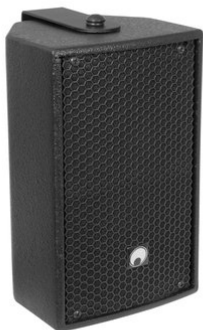

LI-204B MK2 2-Way Top

Speaker with mount, 4" woofer, 1" dome tweeter, 30 W RMS

Art. No.: 11038981
GTIN: 4026397493917

The article is no longer in our assortment.

LI-204B MK2 2-Way Top

Speaker with mount, 4" woofer, 1" dome tweeter, 30 W RMS

Art. No.: 11038981
GTIN: 4026397493917

Features:

- Dedicated full-range bassreflex system for fixed installation
- 10 cm (4") bass speaker and 25 mm (1") horn tweeter
- Attractive trapezoidal cabinet made of 8/12 mm plywood
- Scratch-resistant lacquer surface in black or white
- Supplied with movable mounting bracket for ceiling or wall installation
- Impact-resistant steel grille with acoustic foam
- 2 x M10 thread inserts
- For PA applications in restaurants, bars, discos and shops
- With panning and tilting mounting bracket for ceiling or wall installation in most varying angles