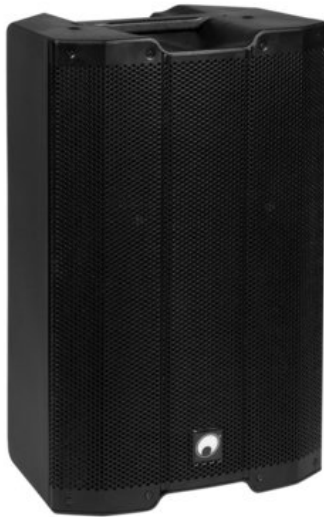

OMNITRONIC XIRA-215A Active 2-Way Speaker FIR-DSP

Active speaker with 15" woofer, 1,35" driver, LF: 300 W RMS, HF: 50 W RMS

Art. No.: 11039019

GTIN: 4026397699678

List price: 451.01 €

incl. 19% VAT.

Features:

- Active 15/2 full range system for mobile live and DJ applications
- DSP-controlled biamp amplifier (class D)
- 2-way bassreflex enclosure with 38 cm woofer and 3.5 cm titanium driver
- Line input (XLR/6.3 mm jack) with separate level control
- Mic/line input (XLR/6.3 mm jack) with separate level control
- Mixed output for linking further active speaker systems
- Digital signal processor FIR Filter
- Dual flange
- Black metal grille
- 2 Rugged carrying handles
- Application possibility: Standing; monitoring; on stand
- DSP presets: MUSIC; DJ; MONITOR; SUB
- For application areas such as: Clubs/dancing school; mobile use; mobile djs / entertainer; Rental

Package contents

- 1 x top, 1 x user manual, 1 x power cord

Logistic

EAN / GTIN: 4026397699678

Weight: 23,25 kg

Length: 0.48 m

Width: 0.44 m

Height: 0.75 m