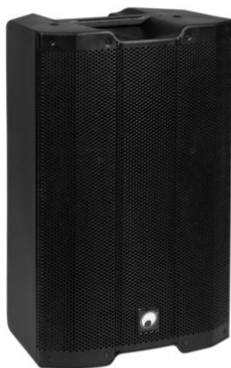

XIRA-215A Active 2-Way Speaker FIR-DSP

Active speaker with 15" woofer, 1,35" driver, LF: 300 W
RMS, HF: 50 W RMS

Art. No.: 11039019

GTIN: 4026397699678

List price: 451.01 €
incl. 19% VAT.

XIRA-215A Active 2-Way Speaker FIR-DSP

Active speaker with 15" woofer, 1,35" driver, LF: 300 W
RMS, HF: 50 W RMS

Art. No.: 11039019

GTIN: 4026397699678

Features:

- Active 15/2 full range system for mobile live and DJ applications
 - DSP-controlled biamp amplifier (class D)
 - 2-way bassreflex enclosure with 38 cm woofer and 3.5 cm titanium driver
 - Line input (XLR/6.3 mm jack) with separate level control
 - Mic/line input (XLR/6.3 mm jack) with separate level control
 - Mixed output for linking further active speaker systems
 - Digital signal processor FIR Filter
 - Dual flange
 - Black metal grille
 - 2 Rugged carrying handles
 - Application possibility: Standing; monitoring; on stand
 - DSP presets: MUSIC; DJ; MONITOR; SUB
 - For application areas such as: Clubs/dancing school; mobile use; mobile djs / entertainer; Rental
- Package contents