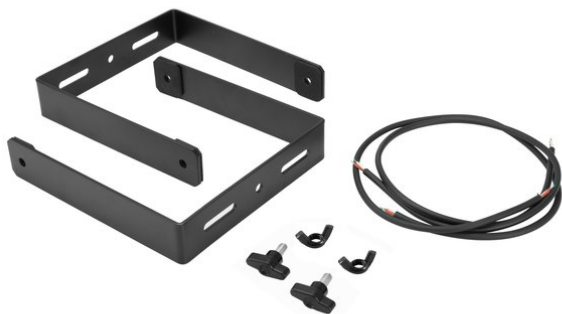

MOLLY-6 Extension Bracket black 2x

Art. No.: 11039054

GTIN: 4026397684360

List price: 35.58 €
incl. 19% VAT.

MOLLY-6 Extension Bracket black 2x

Art. No.: 11039054

GTIN: 4026397684360

Features:

- 2 x mounting bracket, 2 x speaker cable, 1 x knurled screw, 1 x nut