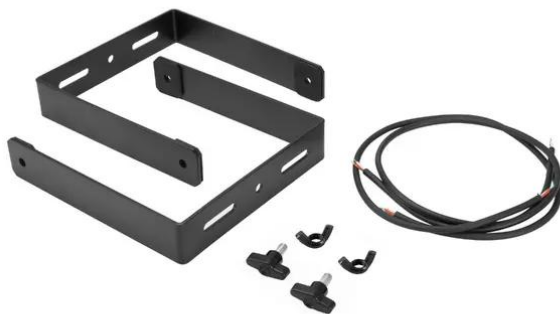

MOLLY-6 Extension Bracket black 2x

Art. No.: 11039054

GTIN: 4026397684360

MOLLY-6 Extension Bracket black 2x

Art. No.: 11039054

GTIN: 4026397684360

Features:
