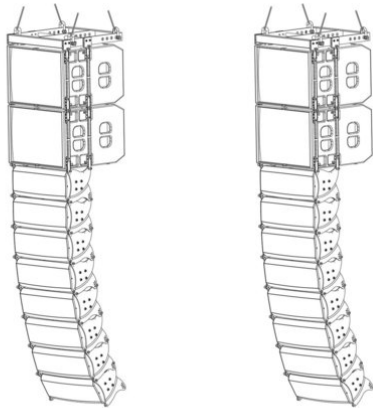

## CLA Basic System MK2 M complete

Compact line array for permanent installations and touring purposes

Art. No.: 11041057  
GTIN:

**The article is no longer in our assortment.**

All rights reserved. Subject to change without notice. Errors and omissions excepted.  
Illustration only. Actual item may differ from photo.

### Features:

---

- Compact line array for permanent installations and touring purposes
- Medium basis set most suitable for live music or clubs with several hundred people, also applicable as groundstack
  - Time saving 2-man installation directly from the transport case
  - Low weight of the whole construction and reduced demands for the flying points
  - Tight locking pins eliminating vibration noise
  - Flying hardware regularly tested by an independent and accredited testing institute
  - The set includes four CLA-115 bass reflex subwoofers and 16 CLA-228 MKII tops as well as two matching flying brackets
- Package contents
- 1 x bass, 1 x top