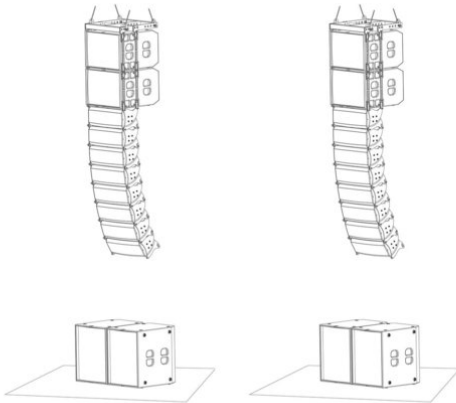

PSSO®

CLA Basic System MK2 L complete

Compact line array for permanent installations and touring purposes

Art. No.: 11041058
GTIN:

The article is no longer in our assortment.

All rights reserved. Subject to change without notice. Errors and omissions excepted.
Illustration only. Actual item may differ from photo.

PSSO®

CLA Basic System MK2 L complete

Compact line array for permanent installations and touring purposes

Art. No.: 11041058
GTIN:

Features:

Compact line array for permanent installations and touring purposes

- Large basis set suitable for large open airs
- Time saving 2-man installation directly from the transport case
- Low weight of the whole construction and reduced demands for the flying points
- Tight locking pins eliminating vibration noise
- Flying hardware regularly tested by an independent and accredited testing institute
- The set includes four CLA-115 bass reflex subwoofers, four CLA-118 floor subwoofers and sixteen CLA-228 MKII tops as well as two matching flying brackets

Package contents

- 1 x bass, 1 x top

PSSO CLA-118 Floor Subwoofer

18" **bass reflex subwoofer with 3800 W RMS**
All rights reserved. Subject to change without notice. Errors and omissions excepted.
Illustration only. Actual item may differ from photo.