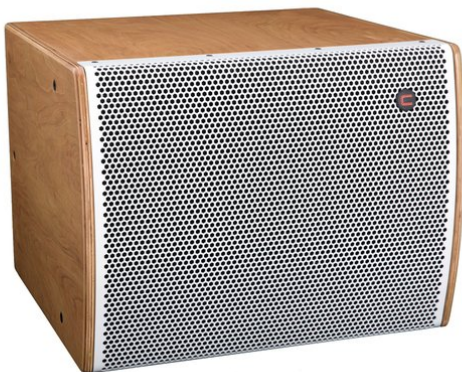

iFIX17S Vented Subwoofer natural/white

Impressive 17" woofer, compact design

Art. No.: 11043627

GTIN:

List price: on demand €
incl. 19% VAT.

iFIX17S Vented Subwoofer natural/white

Impressive 17" woofer, compact design

Art. No.: 11043627

GTIN:

Features:

- Real 700 W RMS with accurate deep tones
 - Long excursion 17.5" LF drivers with ± 8.5 mm linear Xmax
 - Incredible deep tones from ultra compact cabinet
 - High efficiency for incredible SPL to size ratio
 - Six M8 flying points for added versatility
 - Heavy braced cabinet for vibration free dynamic response
 - Birch multiplex cabinet with tongue and groove assembly
 - Available in various colors
 - For application areas such as: Theater; sports centres/gyms; Clubs/dancing school; restaurants, bars and hotels
 - With rigging points
 - Any RAL color available on request
- Package contents
- 1 x bass