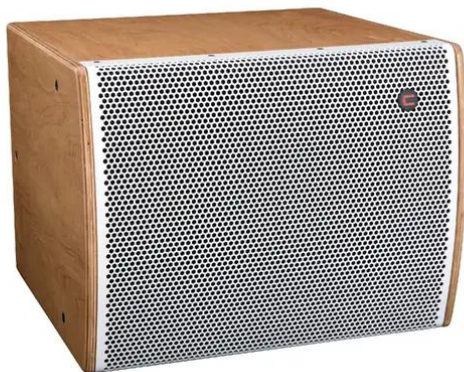

iFIX17S Vented Subwoofer natural/white

Impressive 17" woofer, compact design

Art. No.: 11043627

GTIN:

iFIX17S Vented Subwoofer natural/white

Impressive 17" woofer, compact design

Art. No.: 11043627

GTIN:

Features:

- Real 700 W RMS with accurate deep tones
- Long excursion 17.5" LF drivers with ± 8.5 mm linear Xmax
- Incredible deep tones from ultra compact cabinet
- High efficiency for incredible SPL to size ratio
- Six M8 flying points for added versatility
- Heavy braced cabinet for vibration free dynamic response
- Birch multiplex cabinet with tongue and groove assembly
- With rigging points
- Any RAL color available on request
- Available in various colors
- For application areas such as: Theater; sports centres/gyms; clubs/dancing school; restaurants, bars and hotels